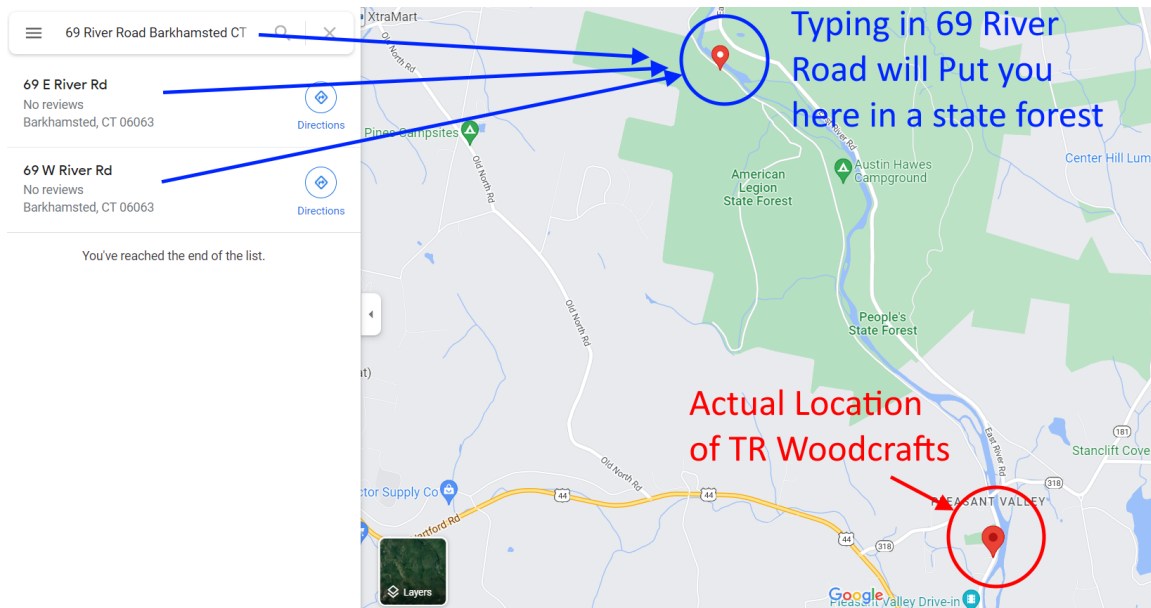


	<b>Title:</b>	<h1 style="text-align: center;">TR Woodcrafts Location</h1>	Rev: IR
			Date: 7/14/22

**Traveling to TR Custom Woodcrafts:**

Unfortunately, google maps does not recognize our US postal service address, 69 River Road, Barkhamsted, CT. Instead, it defaults to West River Road or East River Road. This can be frustrating for deliveries and customer visits.

If you type in 69 River Road you will be sent to the location shown in **BLUE** in the middle of a state forest. Our actual location is about 2 miles south, shown in **RED**. See Below

**Solution:**

Type in TR Custom Woodcrafts and it will bring you to the correct red pin